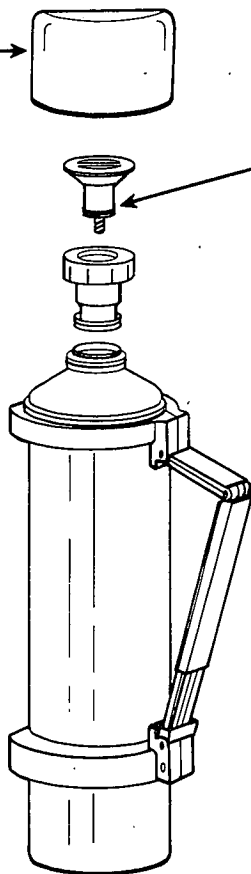

① Cap
5565-2311
5565-2411
5565-2511

② Stopper
5565-2301

5565

Stainless Steel Vacuum Bottle

Discontinued Model

Model 5565

Model	Color	Size	Type
5565-731	Silver	25-oz.	Stainless Steel
5565-741	Silver	37-oz.	Stainless Steel
5565-751	Silver	61-oz.	Stainless Steel

KEY	PART NO.	DESCRIPTION	USED ON
①	5565-2311	Cap	fits 25 oz. size
	5565-2411	Cap	fits 37 oz. size
	5565-2511	Cap	fits 61 oz. size
②	5565-2301	Stopper	fits all 5565 sizes